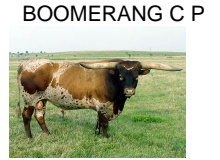

2B Empress

BOOMERANG C P